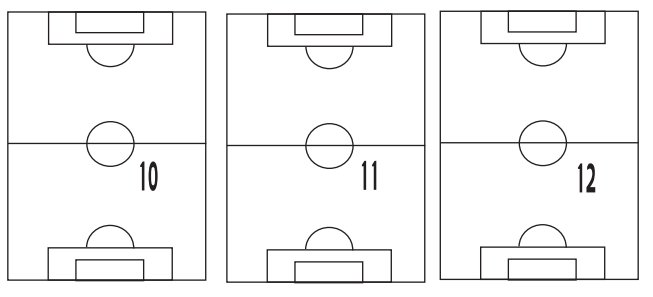

Upper Neck Road

Route 690

Exit

Greenbranch Park

Parking

Tournament
Headquarters &
Concessions

Watch for children!
Speed Limit in Park = 5 mph
Please park in designated areas
Absolutely No Dogs allowed in Park