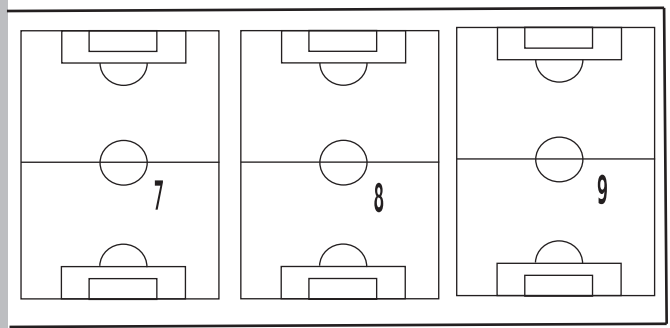

Upper Neck Road

Route 690

Exit

Greenbranch Park

Parking

Tournament
Headquarters &
Concessions

Watch for children!
Speed Limit in Park = 5 mph
Please park in designated areas
Absolutely No Dogs allowed in Park

It's not that we don't love pets... We DO!!
Unfortunately, it's a health concern for our kids,
members and guests. Come and enjoy our facilities,
but -- PLEASE -- leave your pet at home.
Thank you
[Pets & their owners will be asked to leave]

Entrance

Parking

Field Parking

No Parking