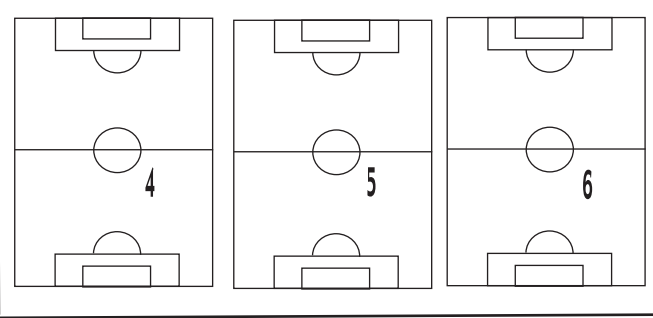

Upper Neck Road

Route 690

Exit

Greenbranch Park

Parking

Tournament
Headquarters &
Concessions

Watch for children!
Speed Limit in Park = 5 mph
Please park in designated areas
Absolutely No Dogs allowed in Park