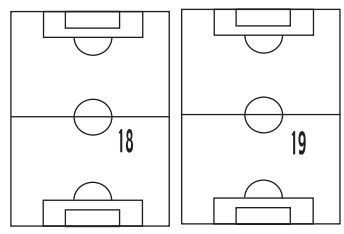

Field Parking

No Parking