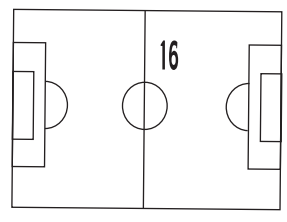

Upper Neck Road

Route 690

Exit

Greenbranch Park

Parking

Tournament
Headquarters &
Concessions

Watch for children!
Speed Limit in Park = 5 mph
Please park in designated areas
Absolutely No Dogs allowed in Park