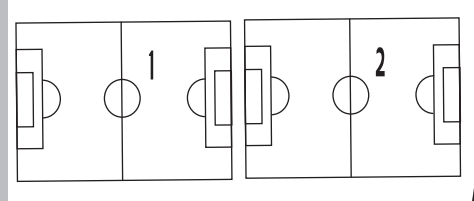

Upper Neck Road

Route 690

Exit

Greenbranch Park

Parking

Tournament
Headquarters &
Concessions

Watch for children!
Speed Limit in Park = 5 mph
Please park in designated areas
Absolutely No Dogs allowed in Park

It's not that we don't love pets... We DO!!
Unfortunately, it's a health concern for our kids,
members and guests. Come and enjoy our facilities,
but -- PLEASE -- leave your pet at home.
Thank you
[Pets & their owners will be asked to leave]

Entrance

Parking

Field Parking

No Parking