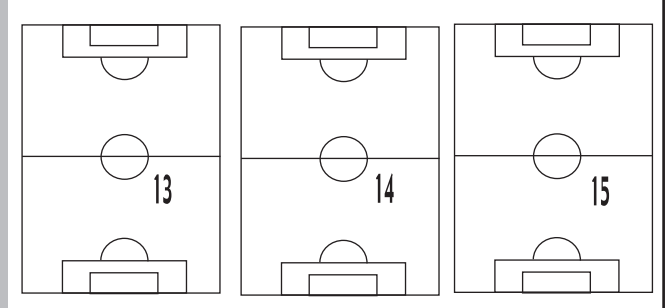

Field Parking

No Parking