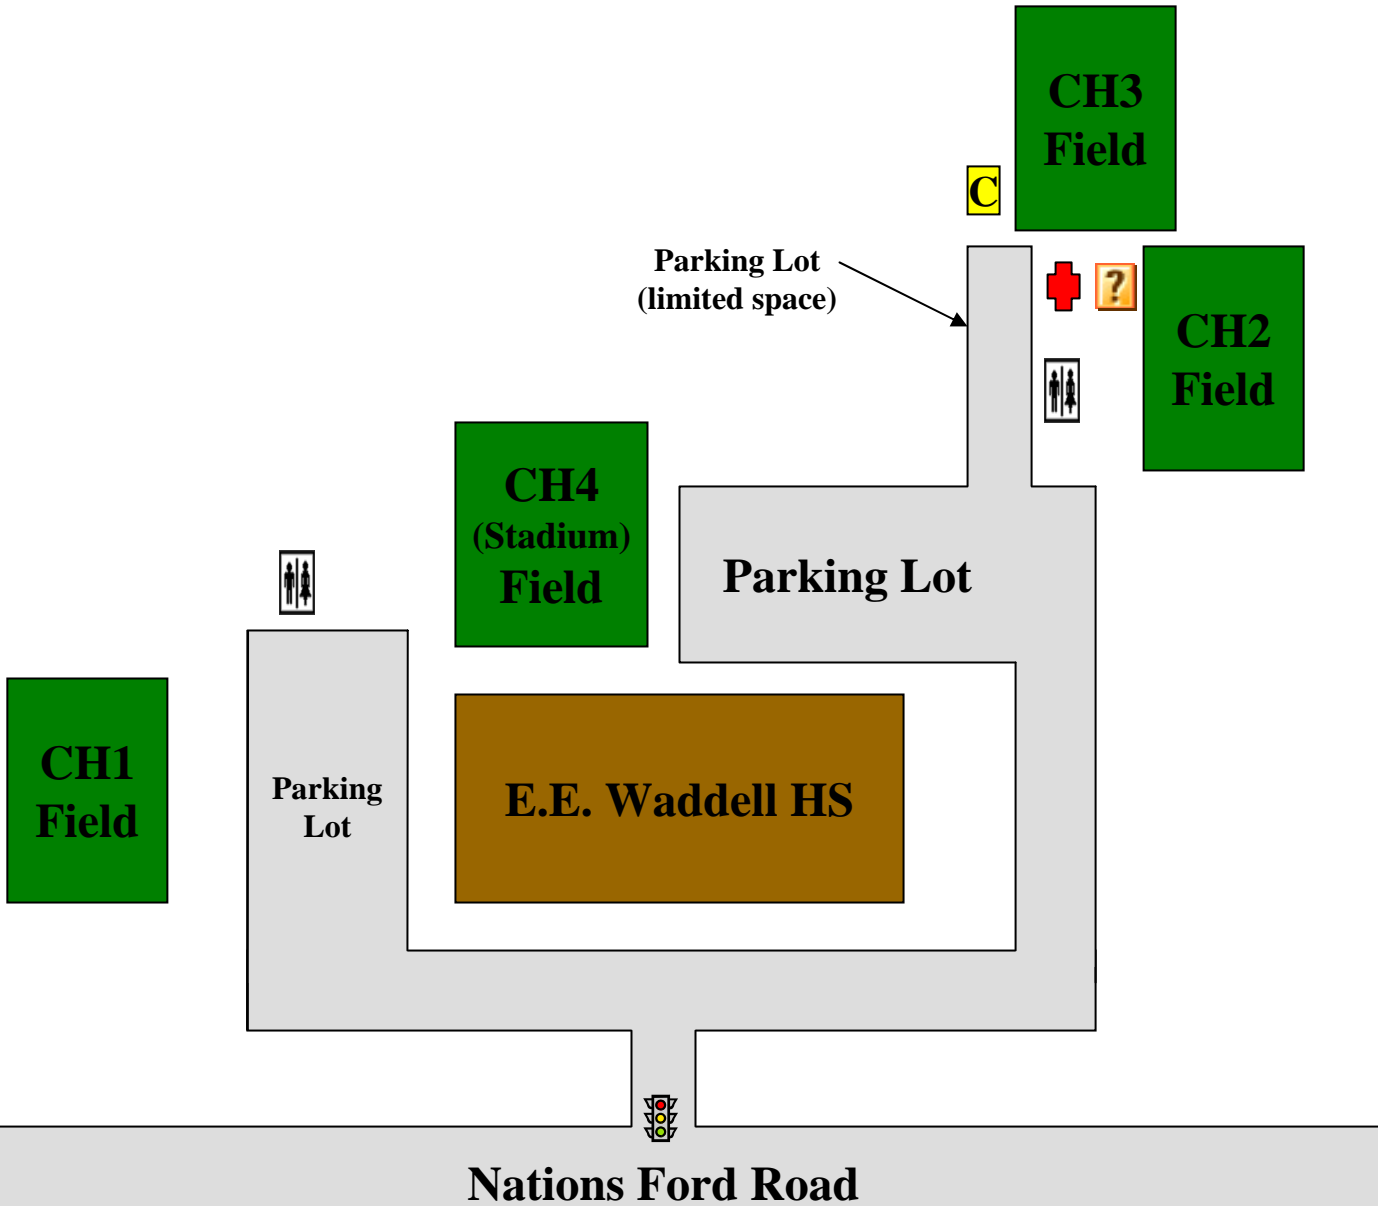

### Directions (from the Marriott)

- Turn LEFT on TYVOLA ROAD
- Turn LEFT onto NATIONS FORD ROAD
- School will be on your RIGHT

### Directions (from I-77)

- Take NATIONS FORD ROAD exit (EXIT 4)
- From north, make RIGHT onto NATIONS FORD RD
- From south, make LEFT onto NATIONS FORD RD
- School will be on your LEFT

**Drive Time:** Approx. 5 minutes

### Facility Notes

- Enter the High School through the main entrance only. Please do not use the school bus entrance.
- For Fields CH2 & CH3, please follow the directions of traffic personnel.

- Restroom(s)